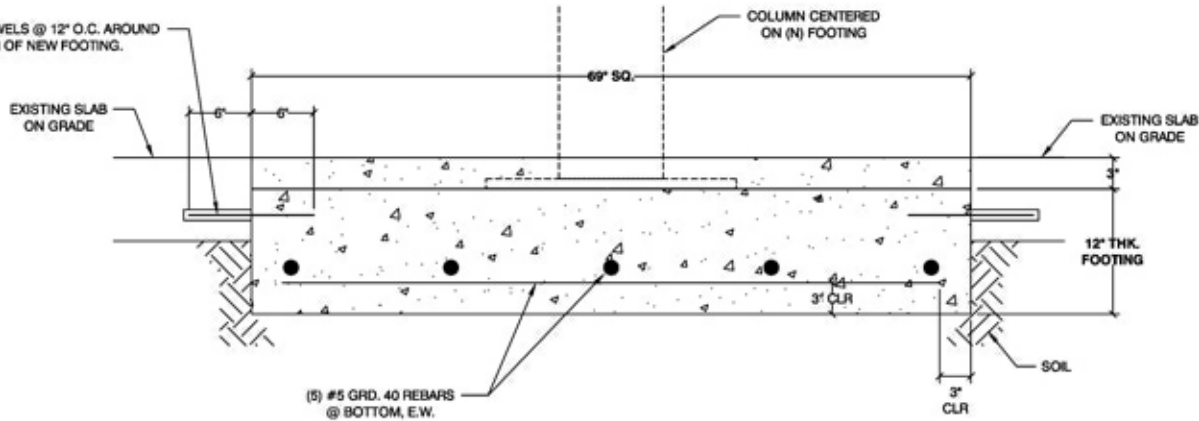

12" LONG #5 DOWELS @ 12" O.C. AROUND PERIMETER OF NEW FOOTING.

PRESORT PLATFORM INTERIOR POST INSIDE OFFICE

1 PRESORT PLATFORM INTERIOR POST INSIDE OFFICE

12" LONG #5 DOWELS @ 12" O.C. AROUND PERIMETER OF NEW FOOTING.

SHIPPING PLATFORM INTERIOR POST INSIDE OFFICE

2 SHIPPING PLATFORM INTERIOR POST INSIDE OFFICE

EXAMPLE