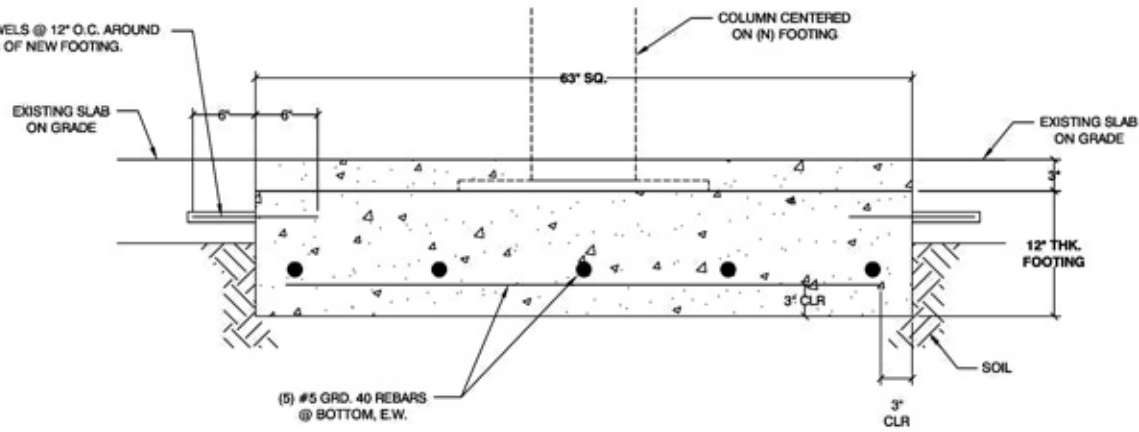

12" LONG #5 DOWELS @ 12" O.C. AROUND PERIMETER OF NEW FOOTING.

PRESORT PLATFORM INTERIOR POST INSIDE OFFICE

1 PRESORT PLATFORM INTERIOR POST INSIDE OFFICE

12" LONG #5 DOWELS @ 12" O.C. AROUND PERIMETER OF NEW FOOTING.